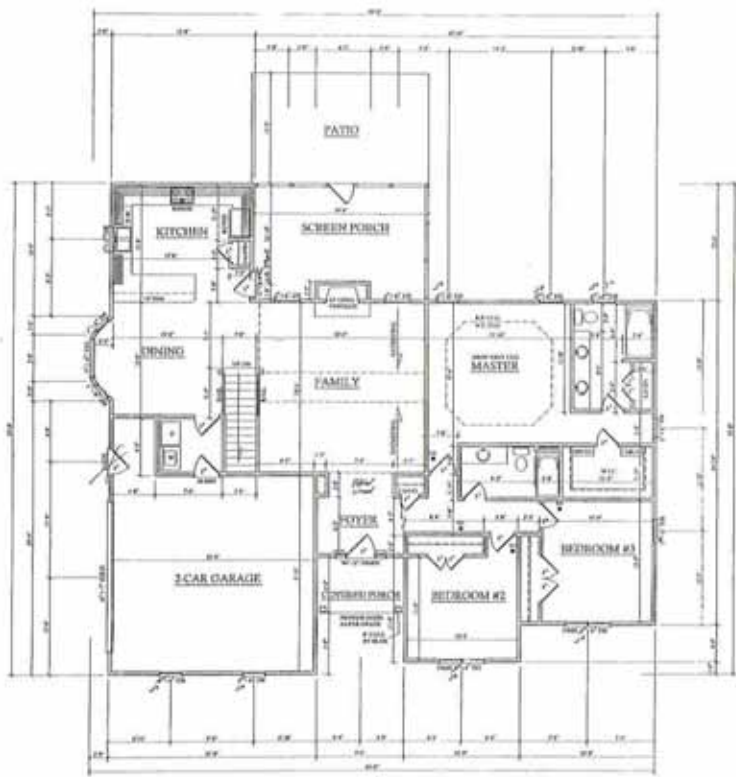

The Monarch

NOTE: MEASUREMENTS ARE ESTIMATED:
SUBJECT TO CHANGE AT BUILDERS DISCRETION.

1st Floor	1873 sq. ft.
Opt Bonus Room	287 sq. ft.
Total	2160 sq. ft.

910.937.7700
www.JacksonvilleRealtyGroup.com