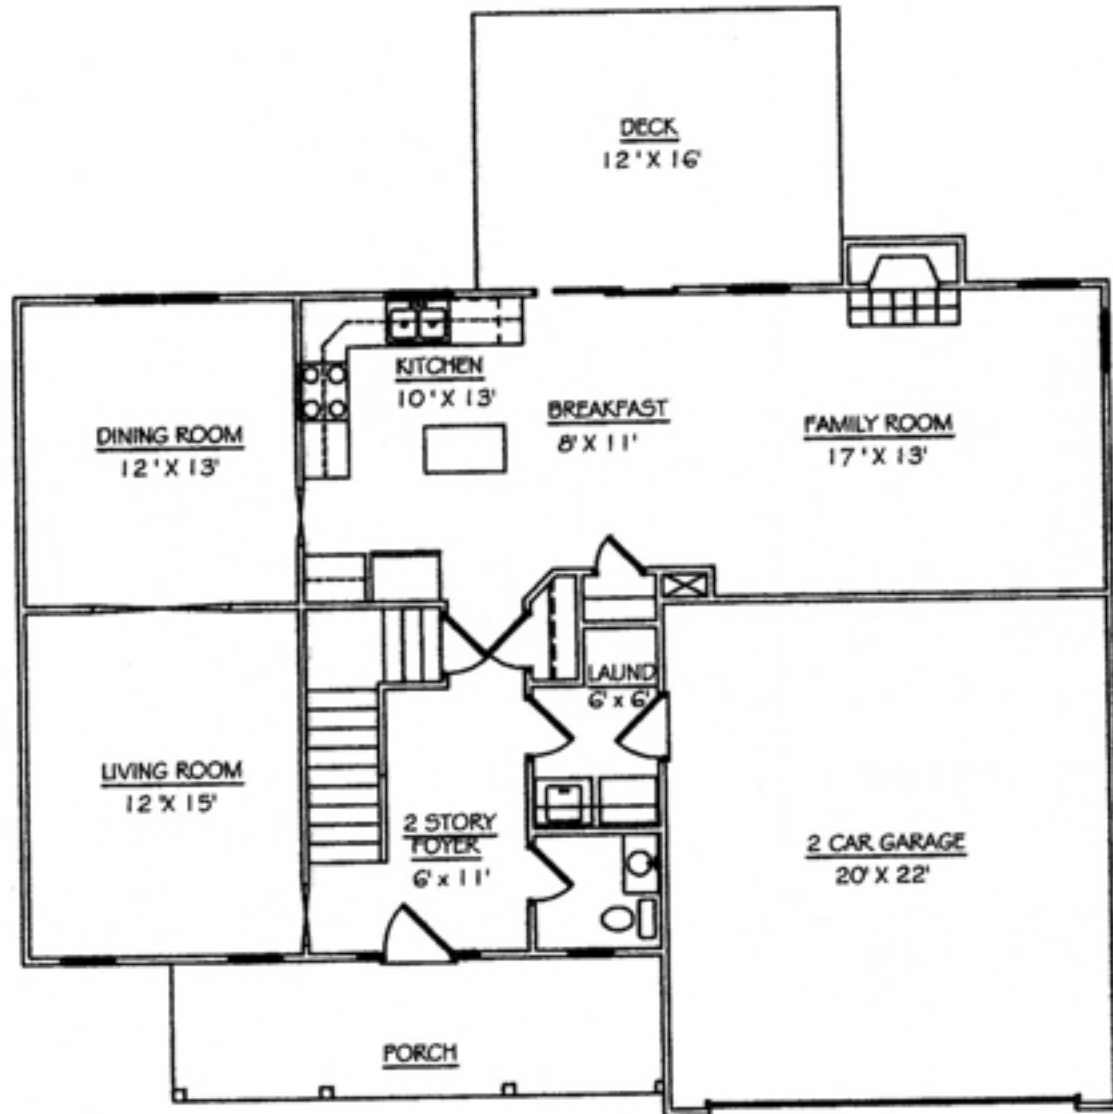

## The Lockhart

1ST FLOOR

3/32" = 1'-0"

2ND FLOOR

3/32" = 1'-0"

2,387 SQ. FT.  
TOTAL

For more information contact Sydes Construction at 1-910-455-6956